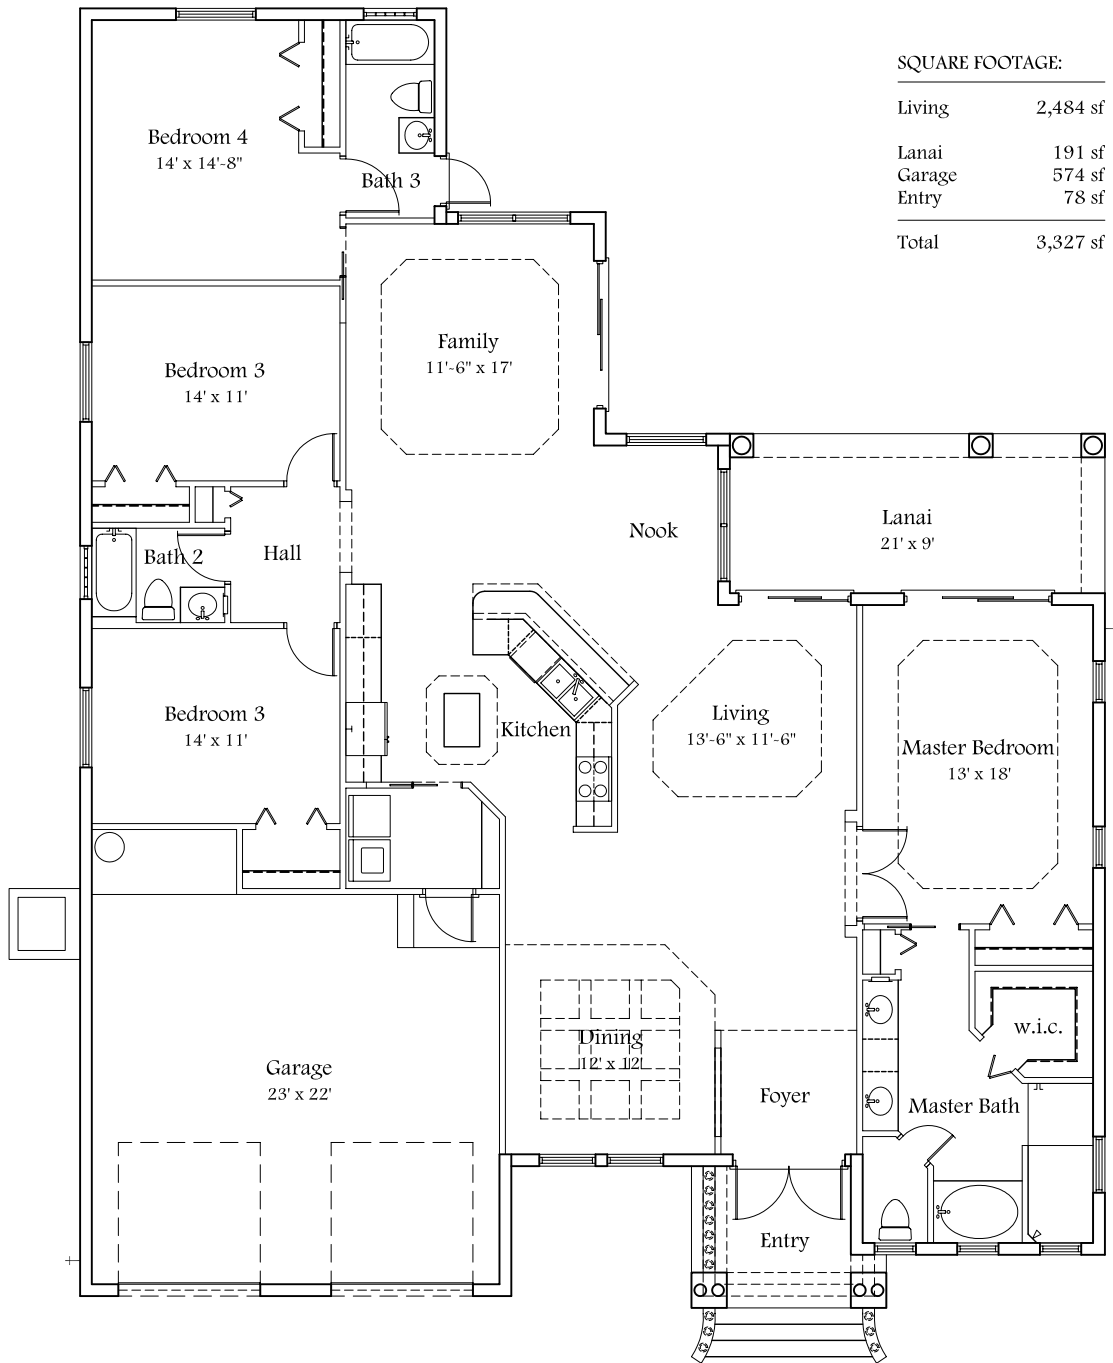

Rodrigo

A Harden Home

SQUARE FOOTAGE:

Living	2,484 sf
Lanai	191 sf
Garage	574 sf
Entry	78 sf
Total	3,327 sf