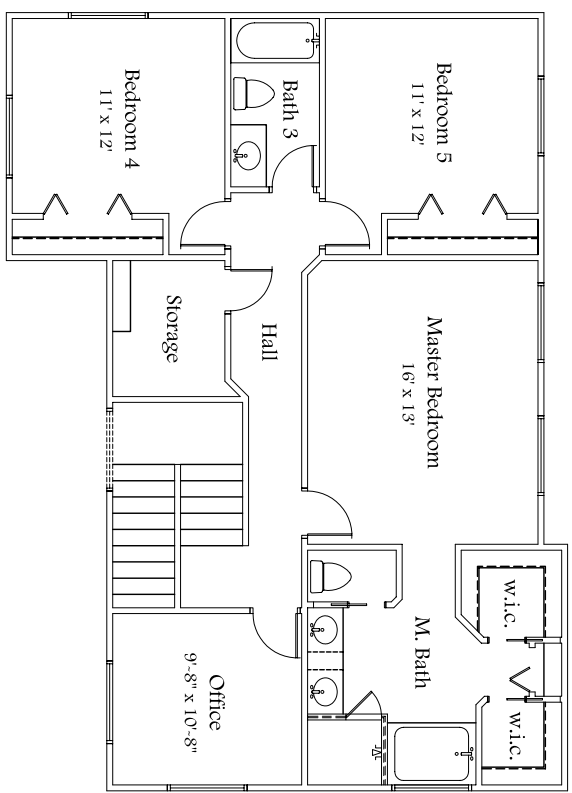

Cassens

21 Harden Home

SQUARE FOOTAGE:

1st flr. Living	1,663 sf
2nd flr. Living	1,181 sf
Lanai	200 sf
Garage	456 sf
Entry	57 sf
Total	3,557 sf