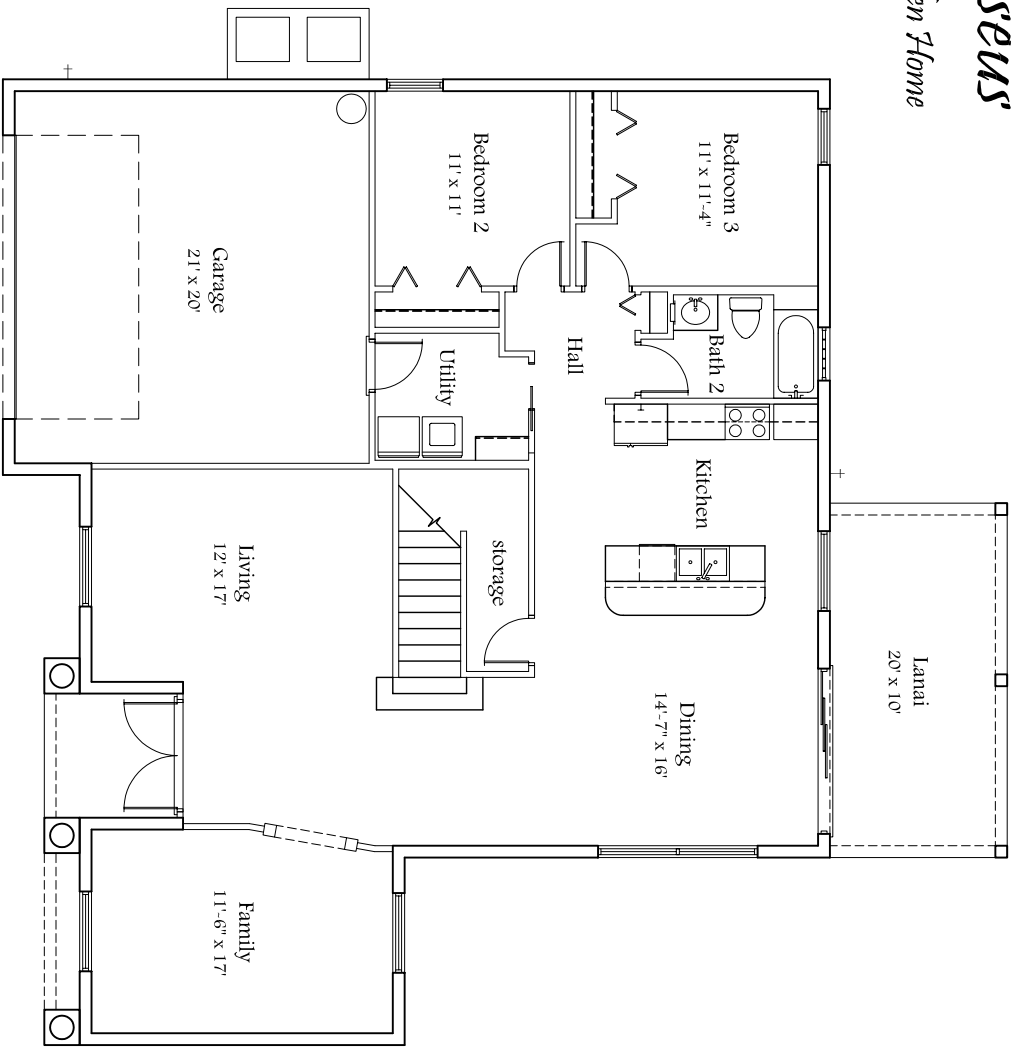

Cassens

21 Harden Home

SQUARE FOOTAGE:

1st flr. Living	1,663 sf
2nd flr. Living	1,181 sf
Lanai	200 sf
Garage	456 sf
Entry	57 sf
Total	3,557 sf