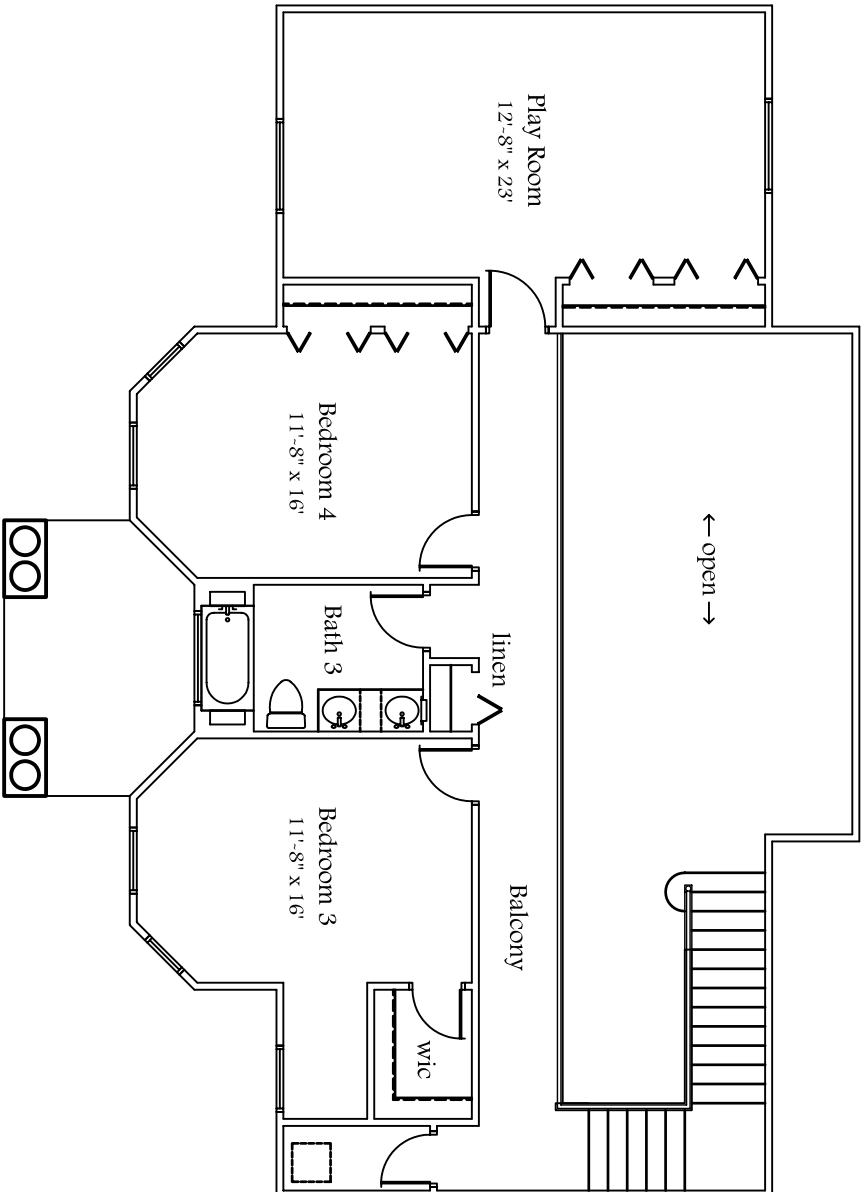

Maraj

A Hardden Home

SQUARE FOOTAGE:

1st flr. Living	2,252 sf
2nd flr. Living	1,121 sf
Lanai	291 sf
Garage	753 sf
Entry	138 sf
Total	4,555 sf