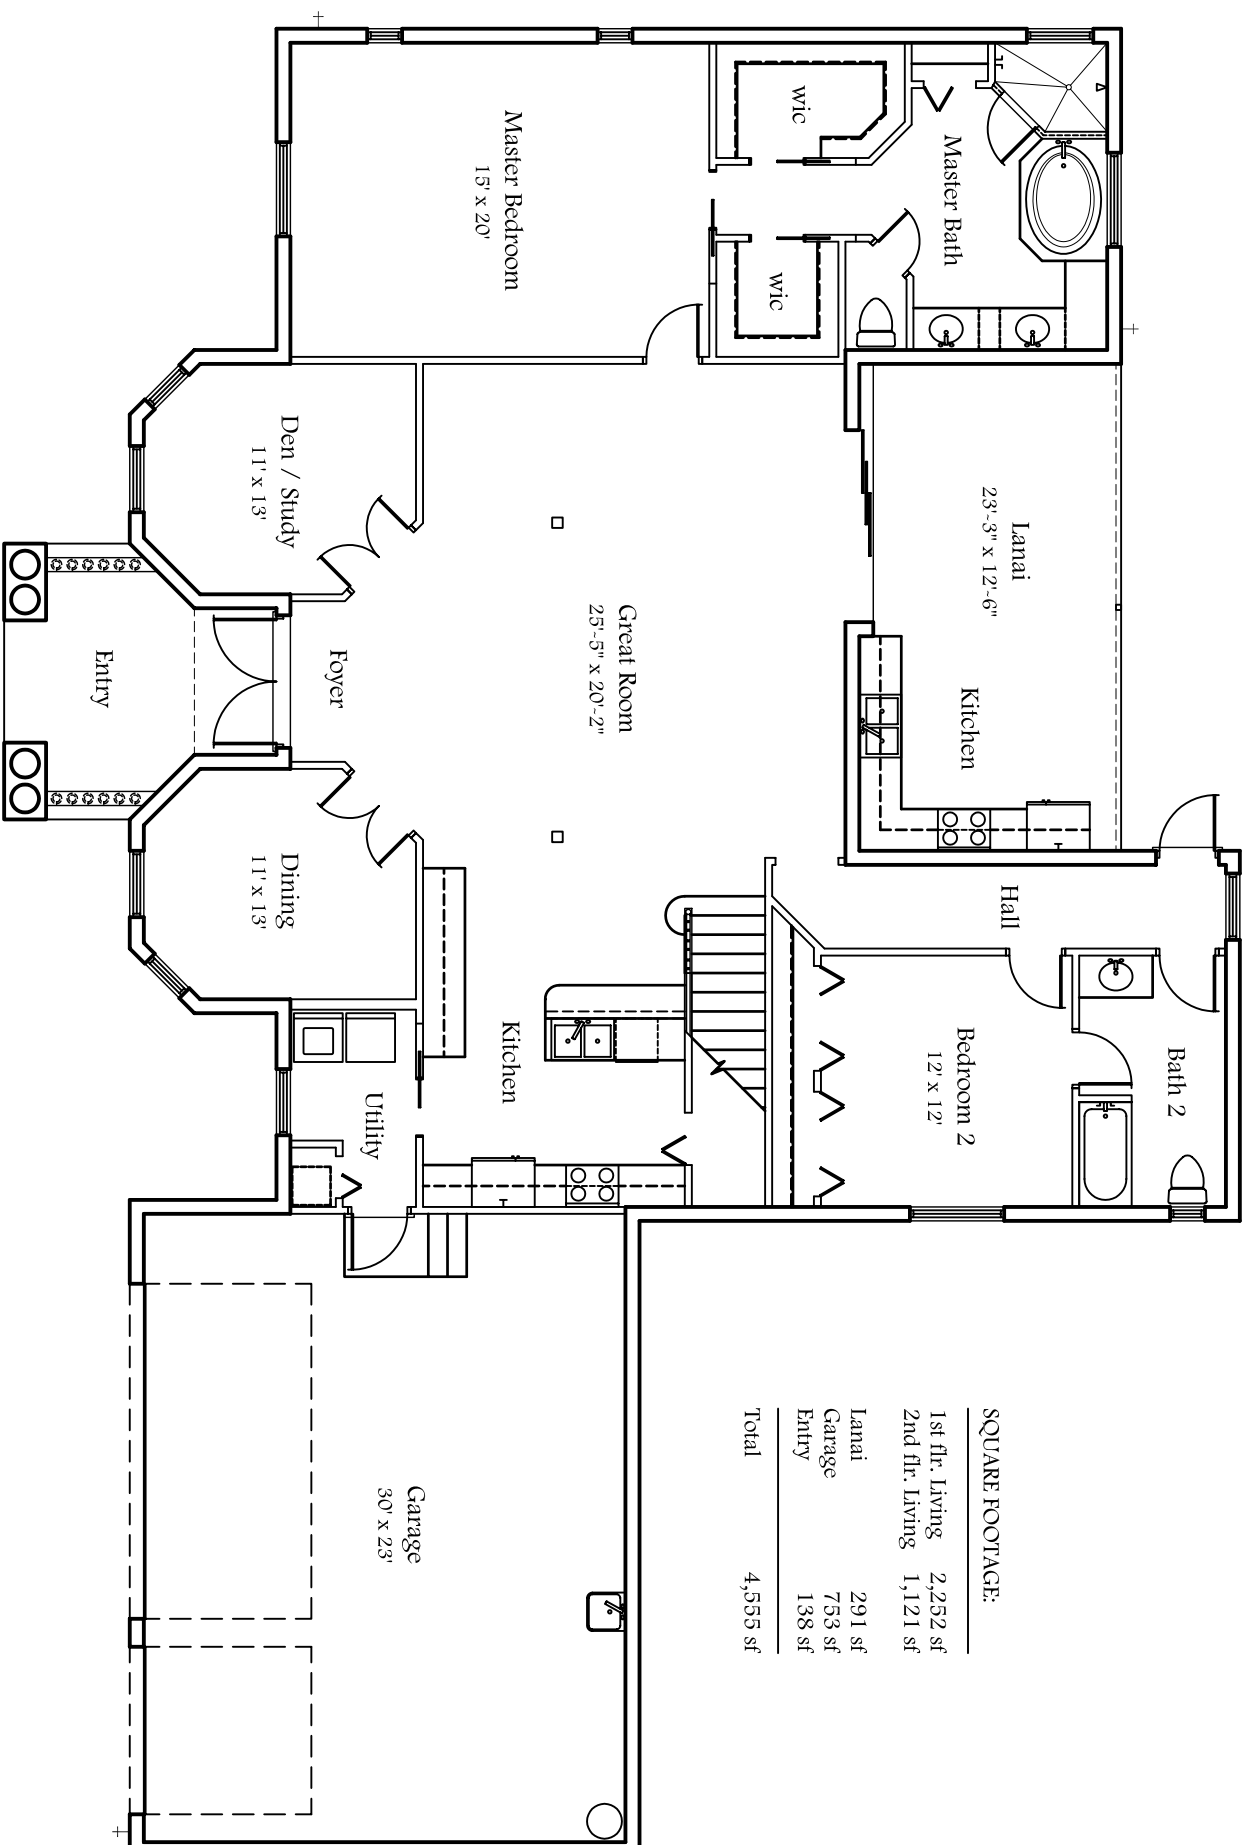

Maraj

A Hardden Home

SQUARE FOOTAGE:

1st flr. Living	2,252 sf
2nd flr. Living	1,121 sf
Lanai	291 sf
Garage	753 sf
Entry	138 sf
Total	4,555 sf