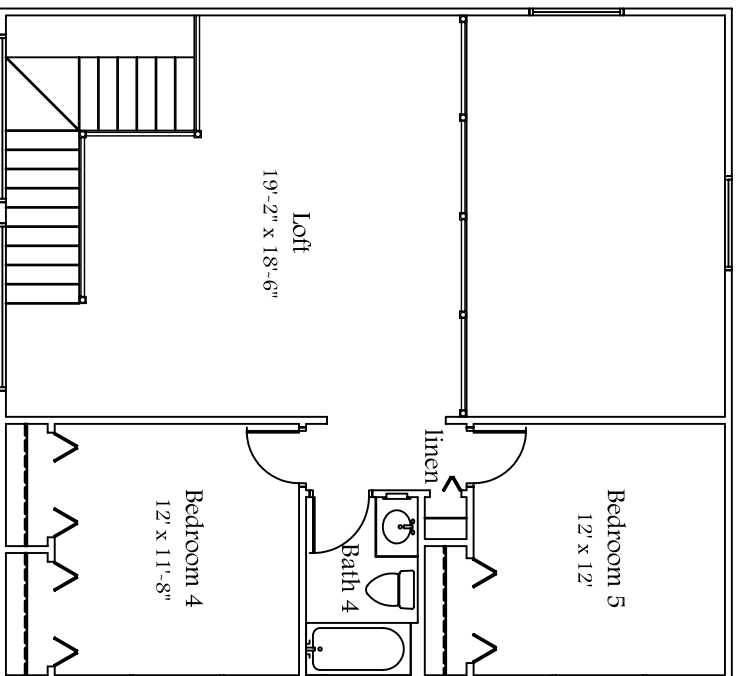

Gonzalez

Flamen Home

SQUARE FOOTAGE:

1st flr. Living	2,005 sf
2nd flr. Living	793 sf
Lanai	240 sf
Garage	601 sf
Entry	62 sf
Total	3,701 sf