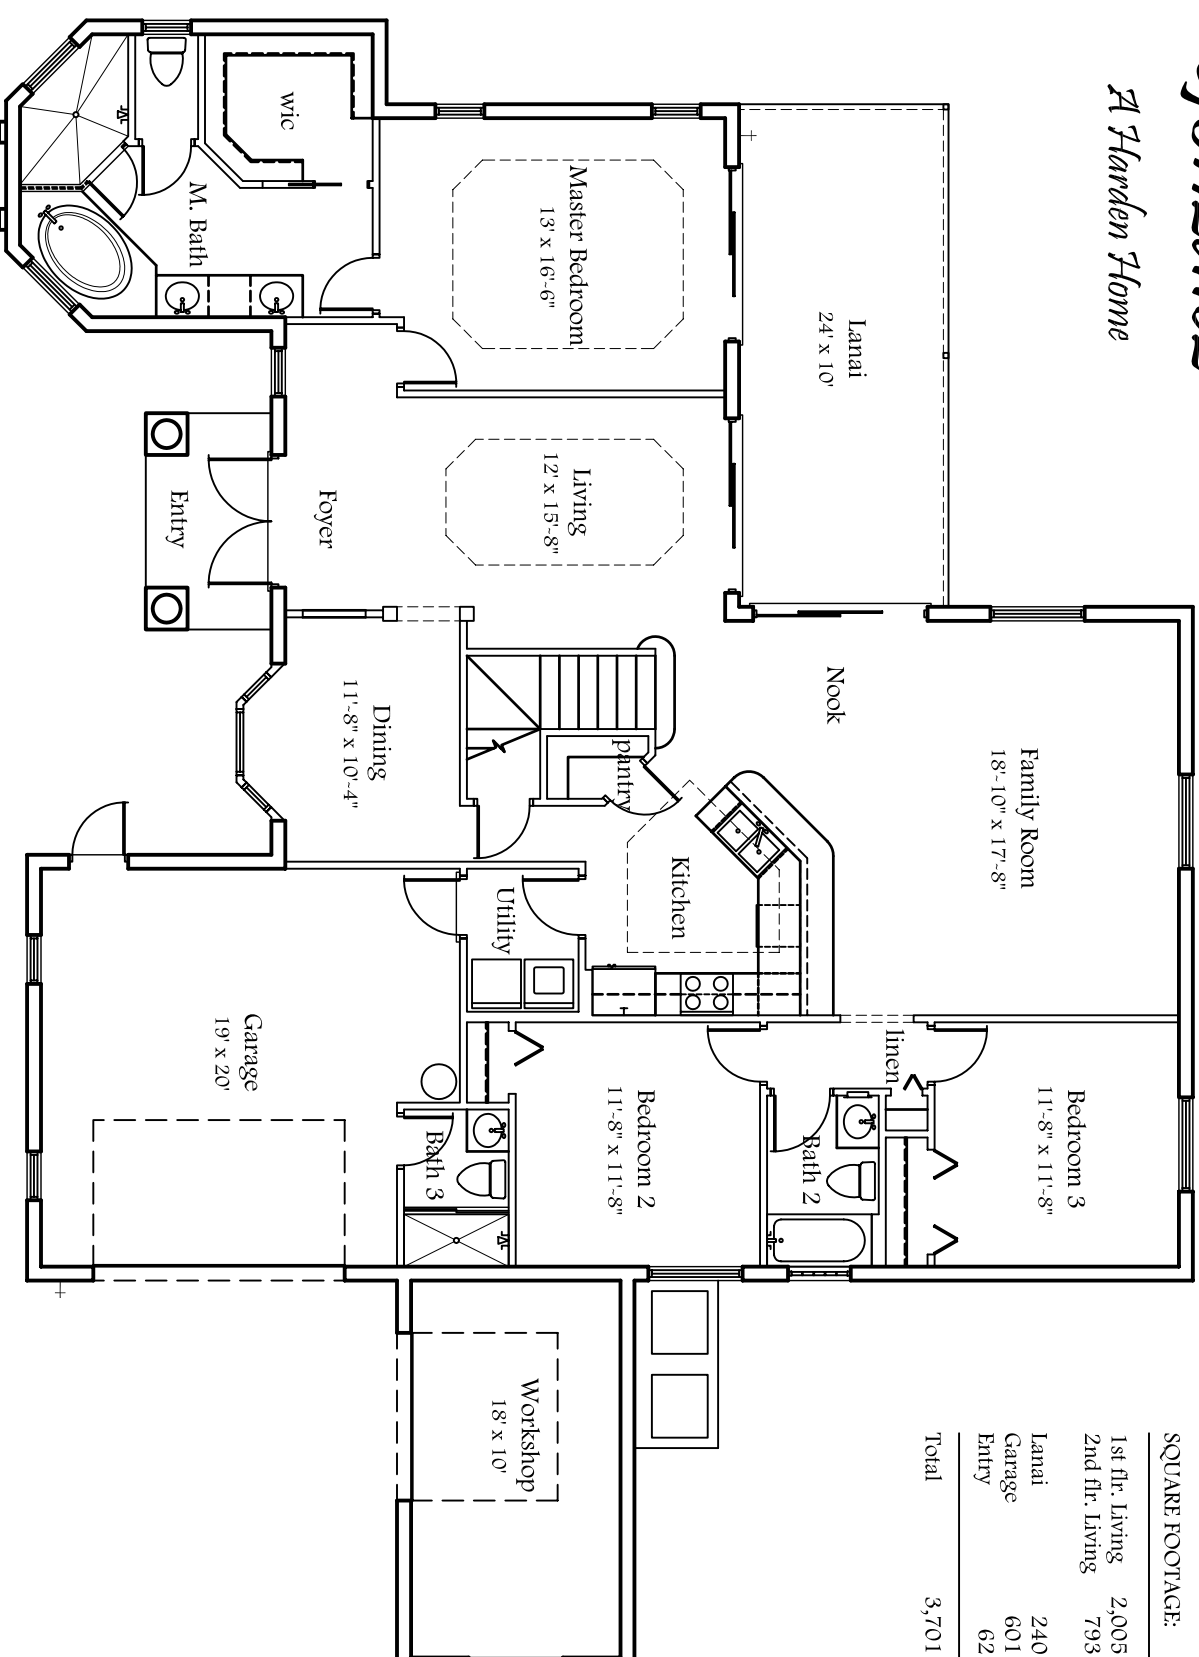

Gonzalez

Flamen Home

SQUARE FOOTAGE:

1st flr. Living	2,005 sf
2nd flr. Living	793 sf
Lanai	240 sf
Garage	601 sf
Entry	62 sf
Total	3,701 sf