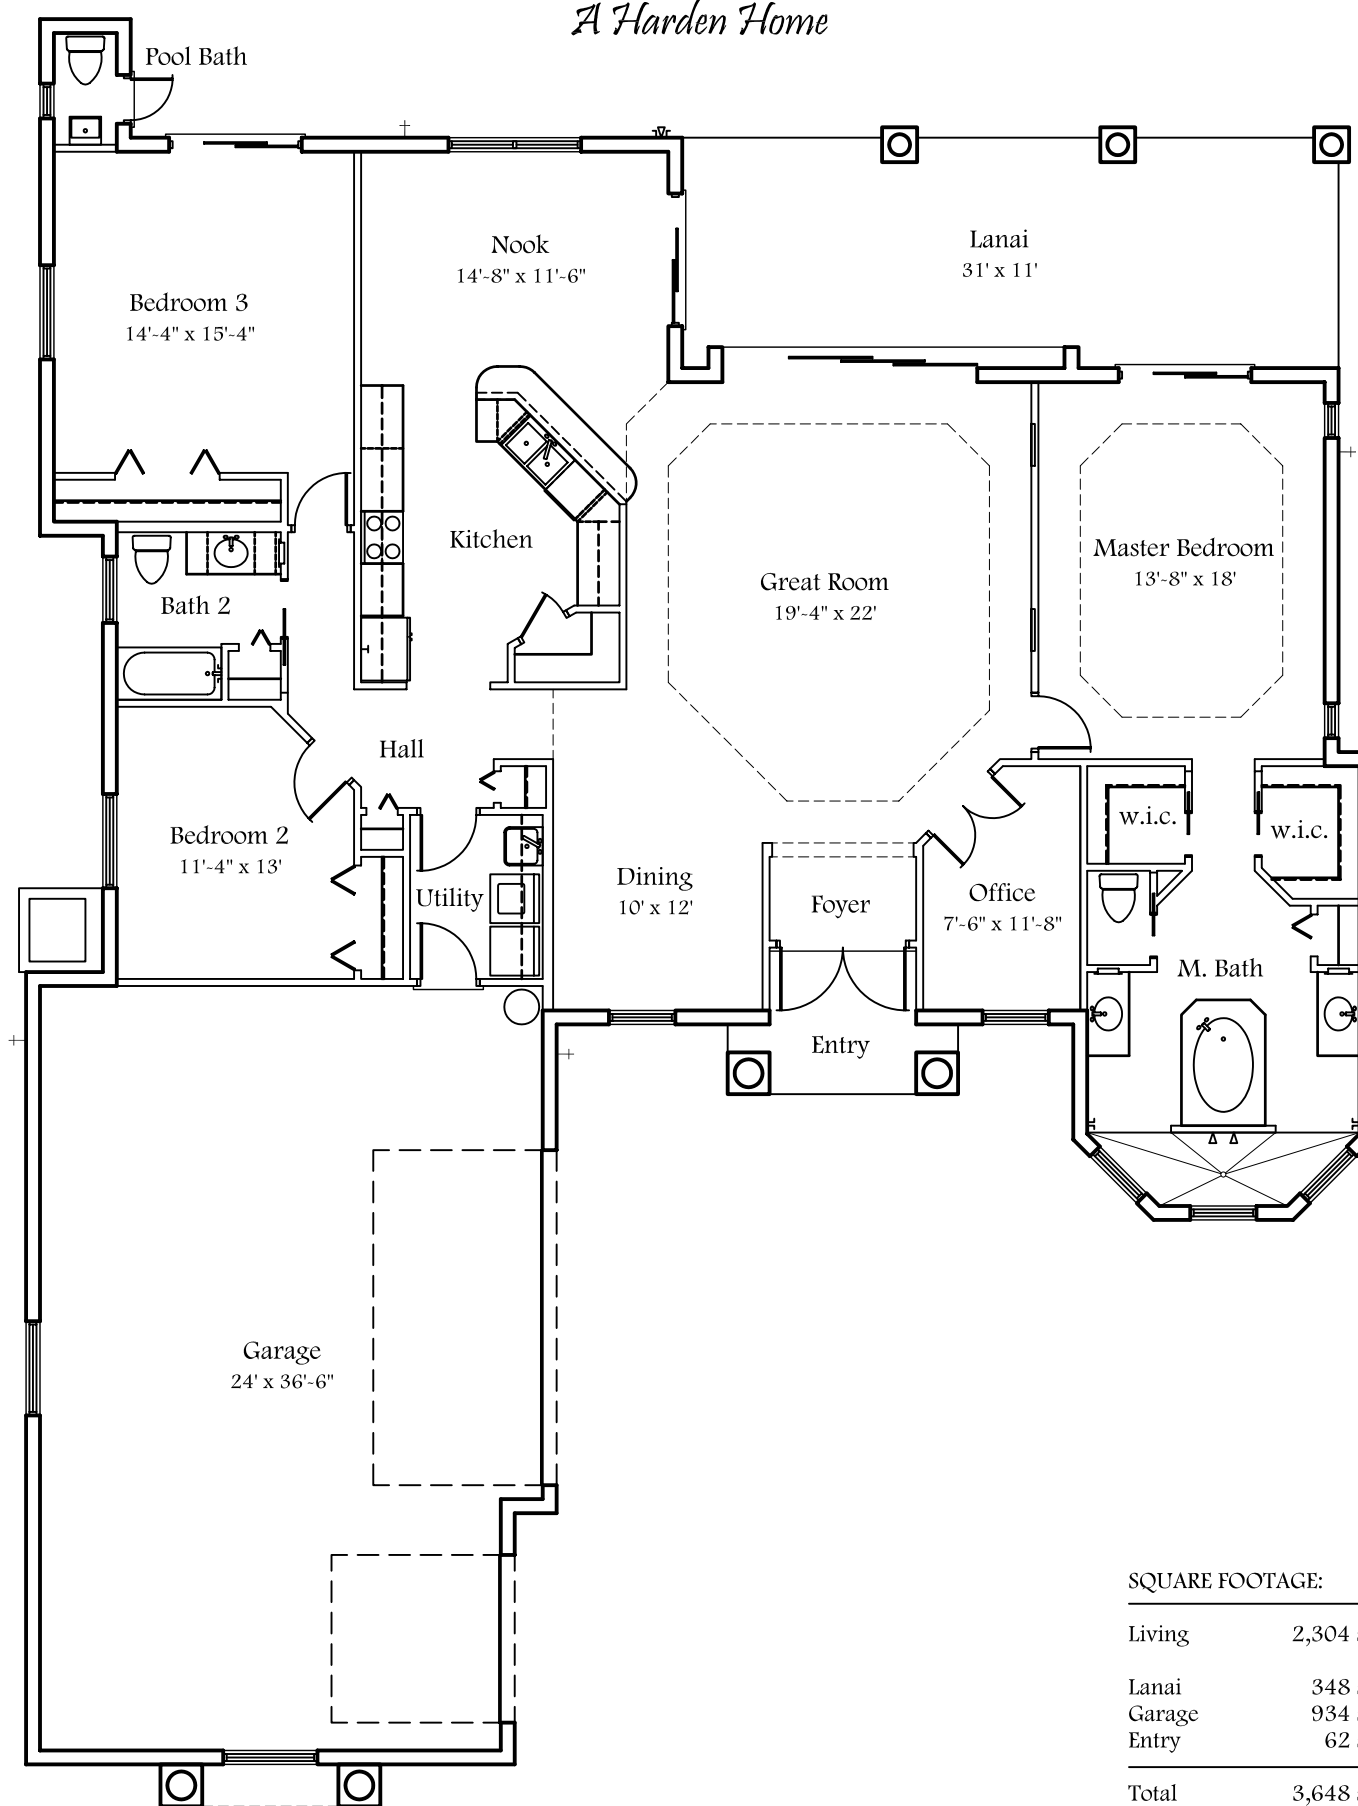

Strobel

A Harden Home

SQUARE FOOTAGE:	
Living	2,304 sf
Lanai	348 sf
Garage	934 sf
Entry	62 sf
Total	3,648 sf