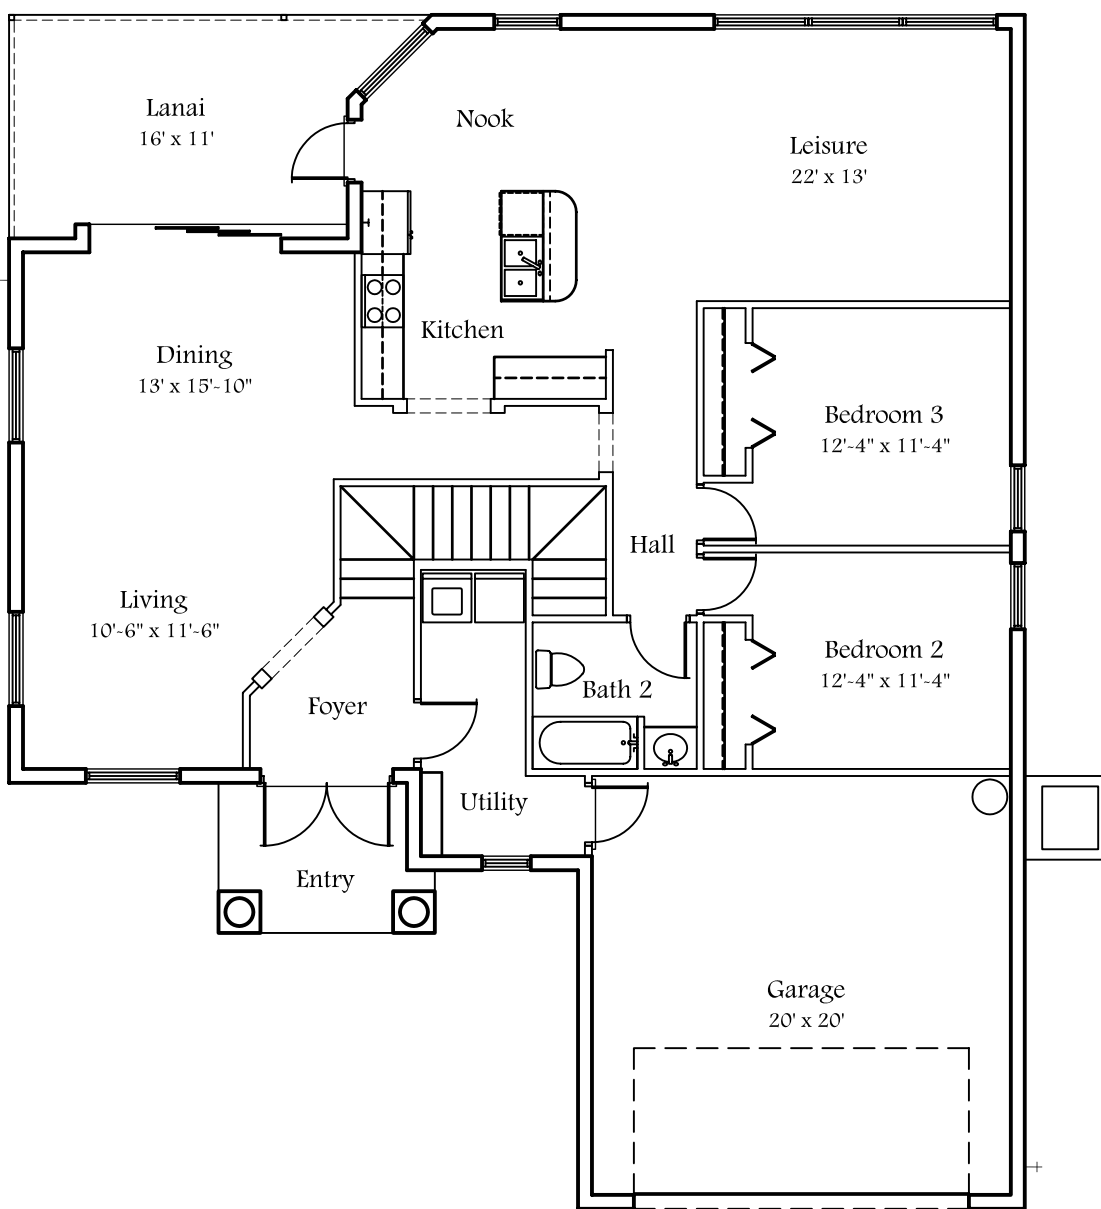

LaLague

A Harden Home

SQUARE FOOTAGE:

1st flr. Living	1,617 sf
2nd flr. Living	685 sf
Lanai	191 sf
Garage	438 sf
Entry	69 sf
Total	3,000 sf