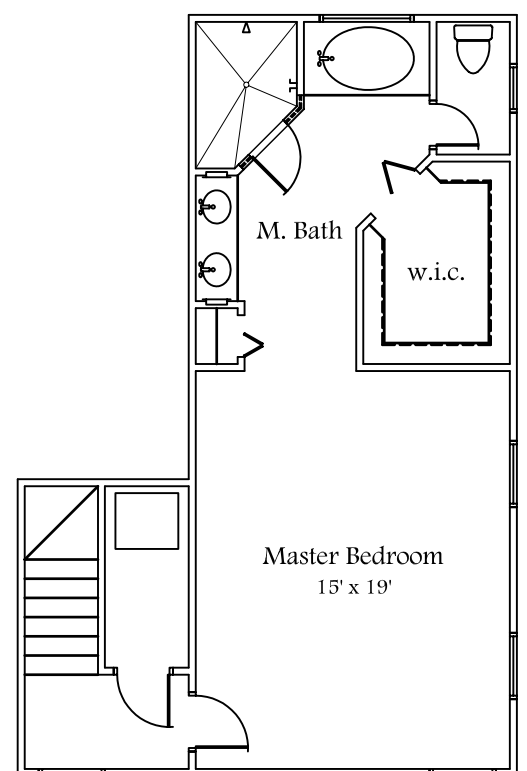

LaLague

A Harden Home

SQUARE FOOTAGE:

1st flr. Living	1,617 sf
2nd flr. Living	685 sf
Lanai	191 sf
Garage	438 sf
Entry	69 sf
Total	3,000 sf