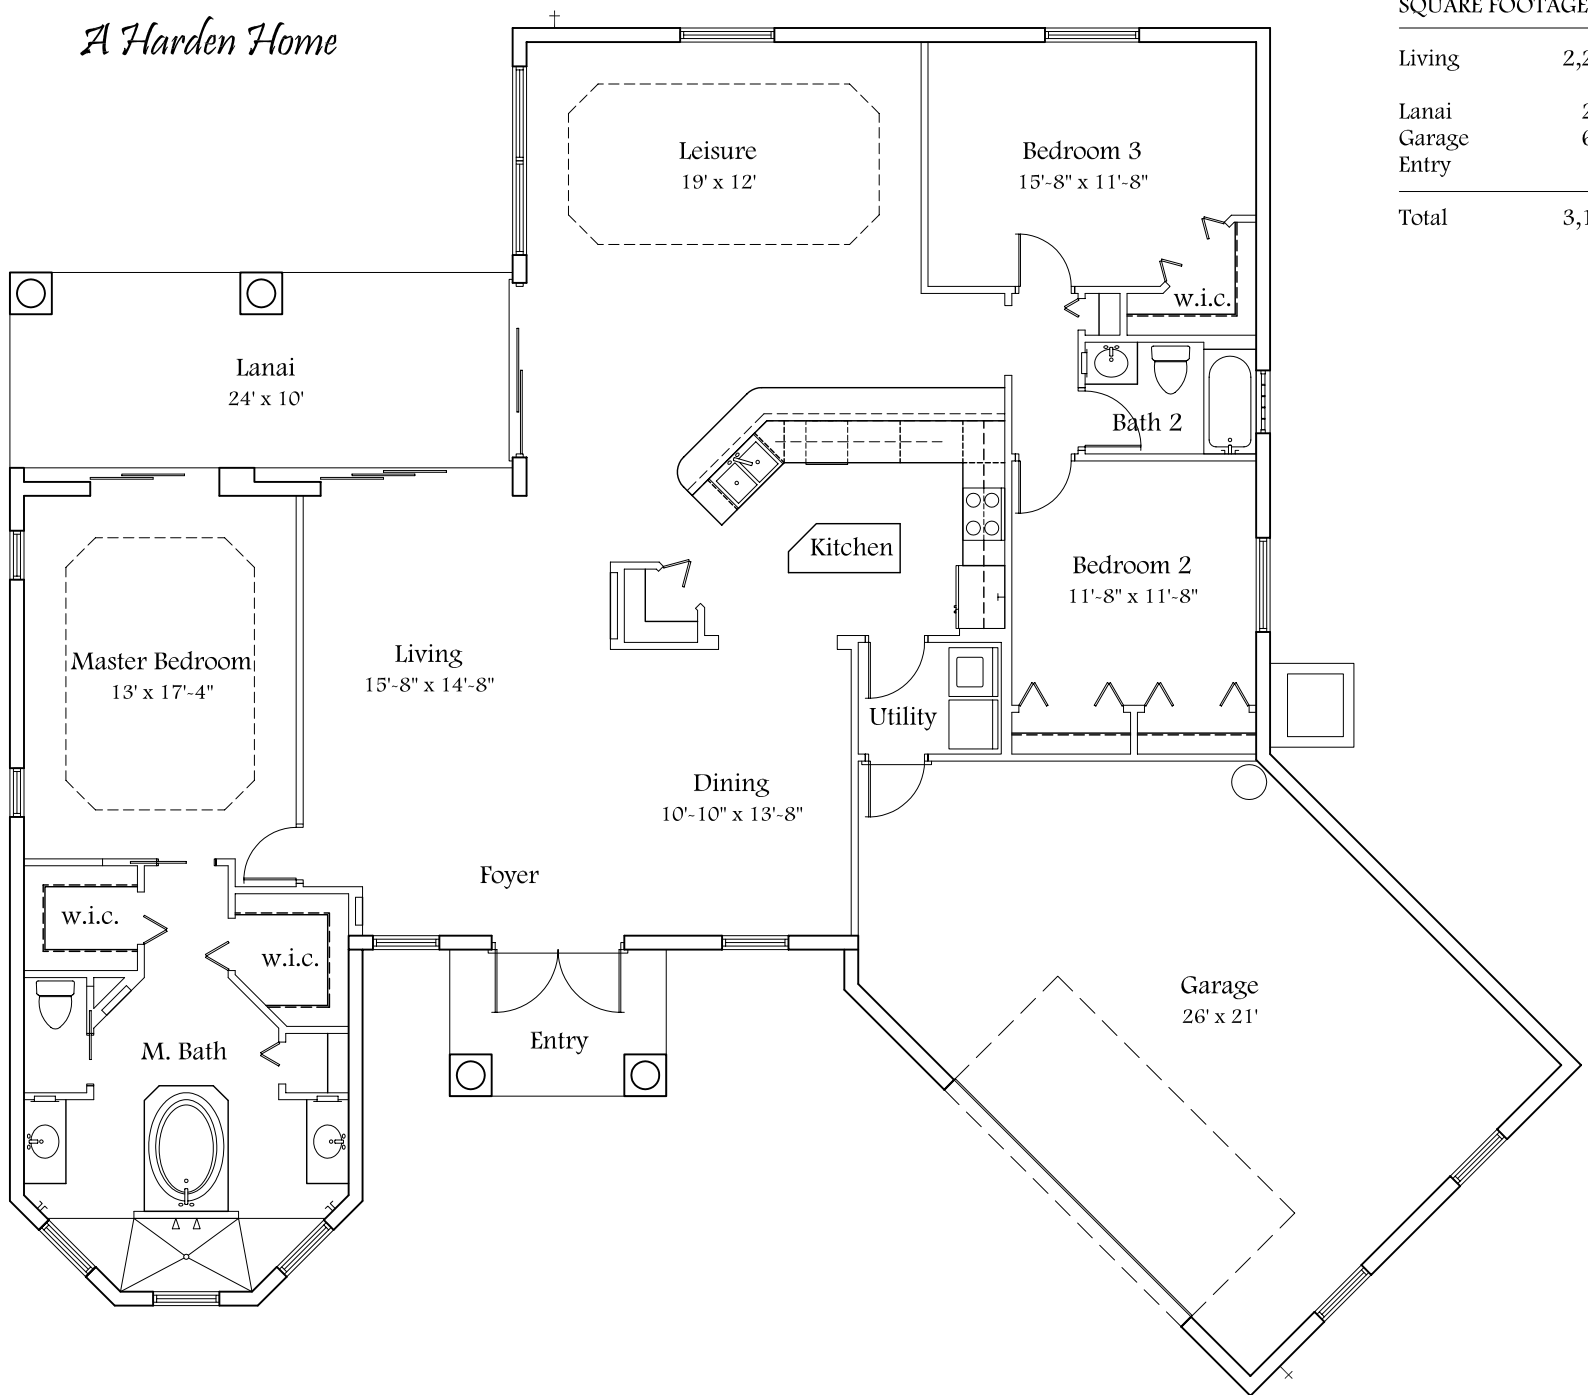

# Jackson

*A Harden Home*

SQUARE FOOTAGE:

Living	2,205 sf
Lanai	240 sf
Garage	649 sf
Entry	72 sf
<b>Total</b>	<b>3,166 sf</b>